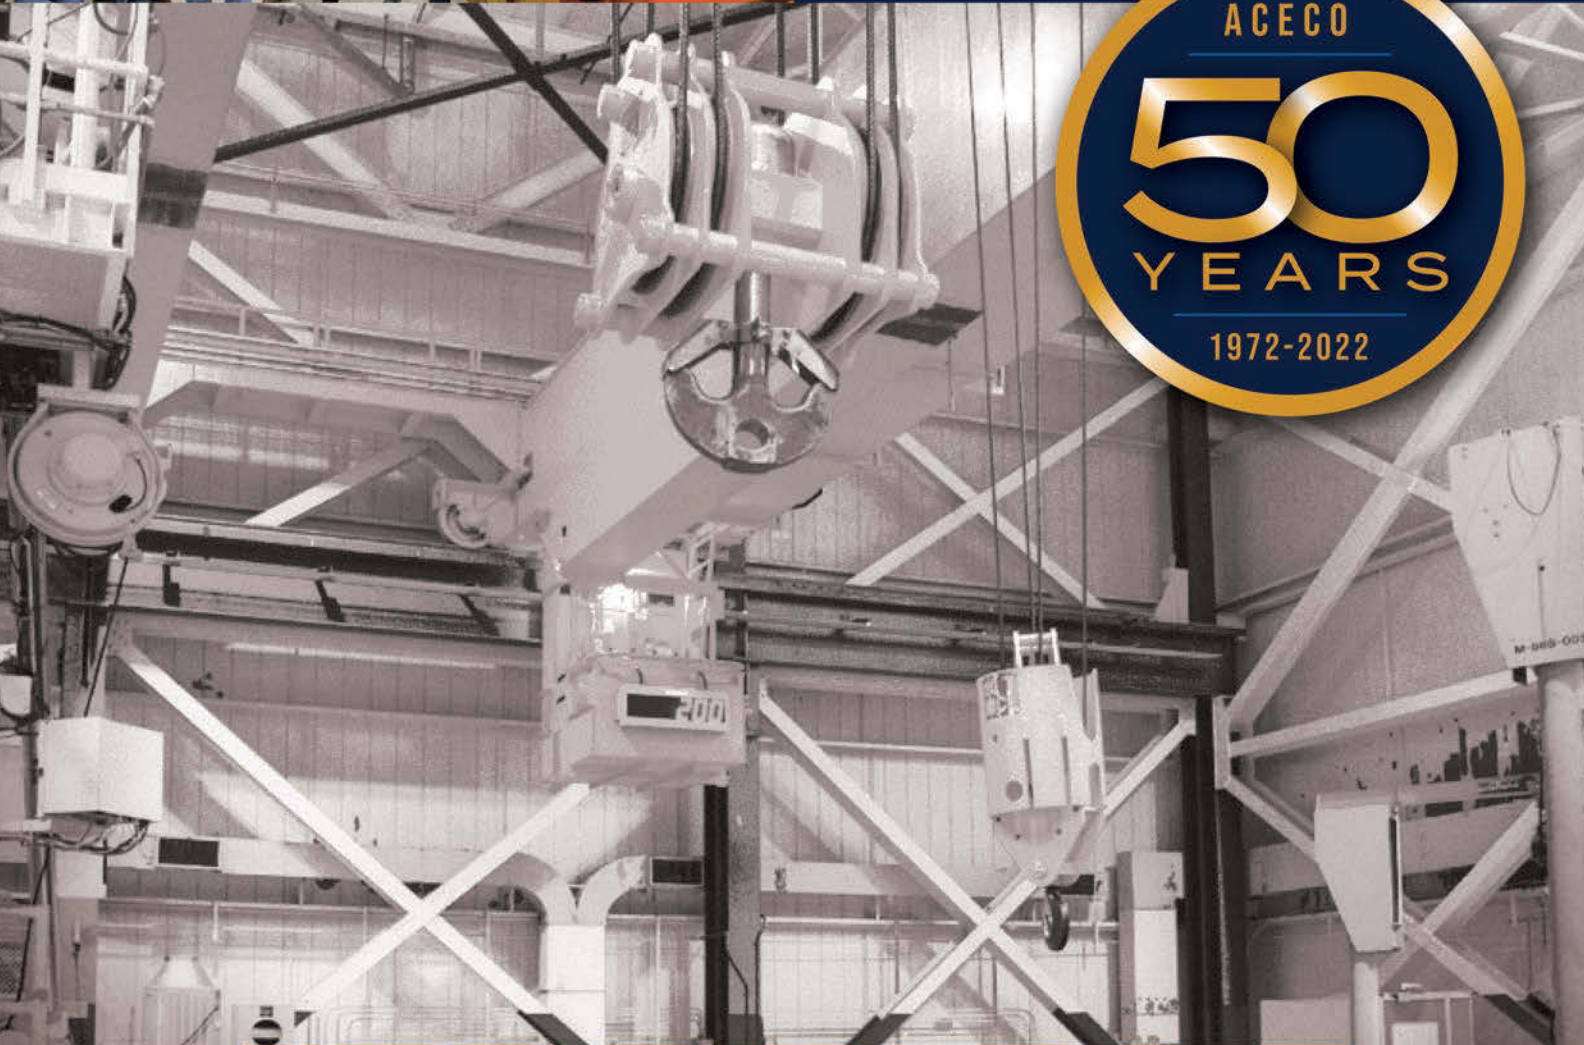

We are your **Expert, Craftsman & Partner**

Our goal is to make our customer's job easier. We provide turnkey material handling solutions for all generations of nuclear power plants. Our quality is built on depth of capabilities, with an integrated approach, in-house resources and experience.