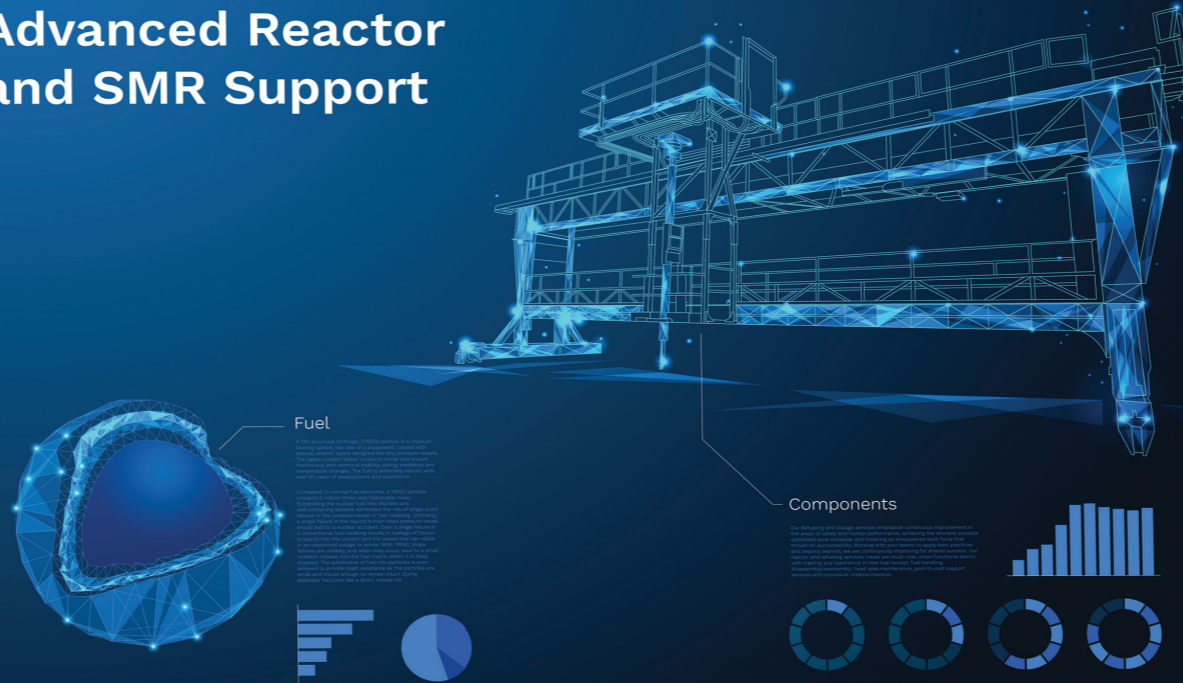

framatome

Advanced Reactor and SMR Support

Powered by experience *Built for what's next*

For more than six decades, Framatome has delivered the fuel, instrumentation and control, components and engineering expertise nuclear operators can count on. Today, that experience is accelerating innovation as we're advancing technologies that will power the future.

Collaborating with developers, utilities and government partners, Framatome brings proven capabilities to advanced reactor technologies. We're helping teams move from concept to deployment with confidence.